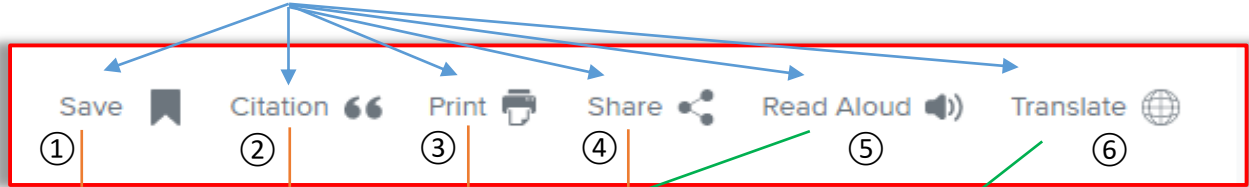

Saving, Sharing & Downloading

การจัดการผลการสืบค้น มี 6 วิธีดังนี้

มีเสียงอ่าน