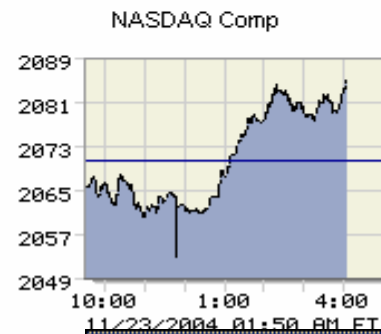

Market Indicators

Dow Jones Industrial Average

As of: Tue Nov 23 01:50:14 2004

DJIA	10489.42	↑ 32.51
NYSE	6979.79	↑ 32.60
NASDAQ	2085.19	↑ 14.56
S&P 500	1177.24	↑ 6.90
Russell 2000	621.52	↑ 8.08
10YR T-Note (x.10)	41.65	↓ -0.31